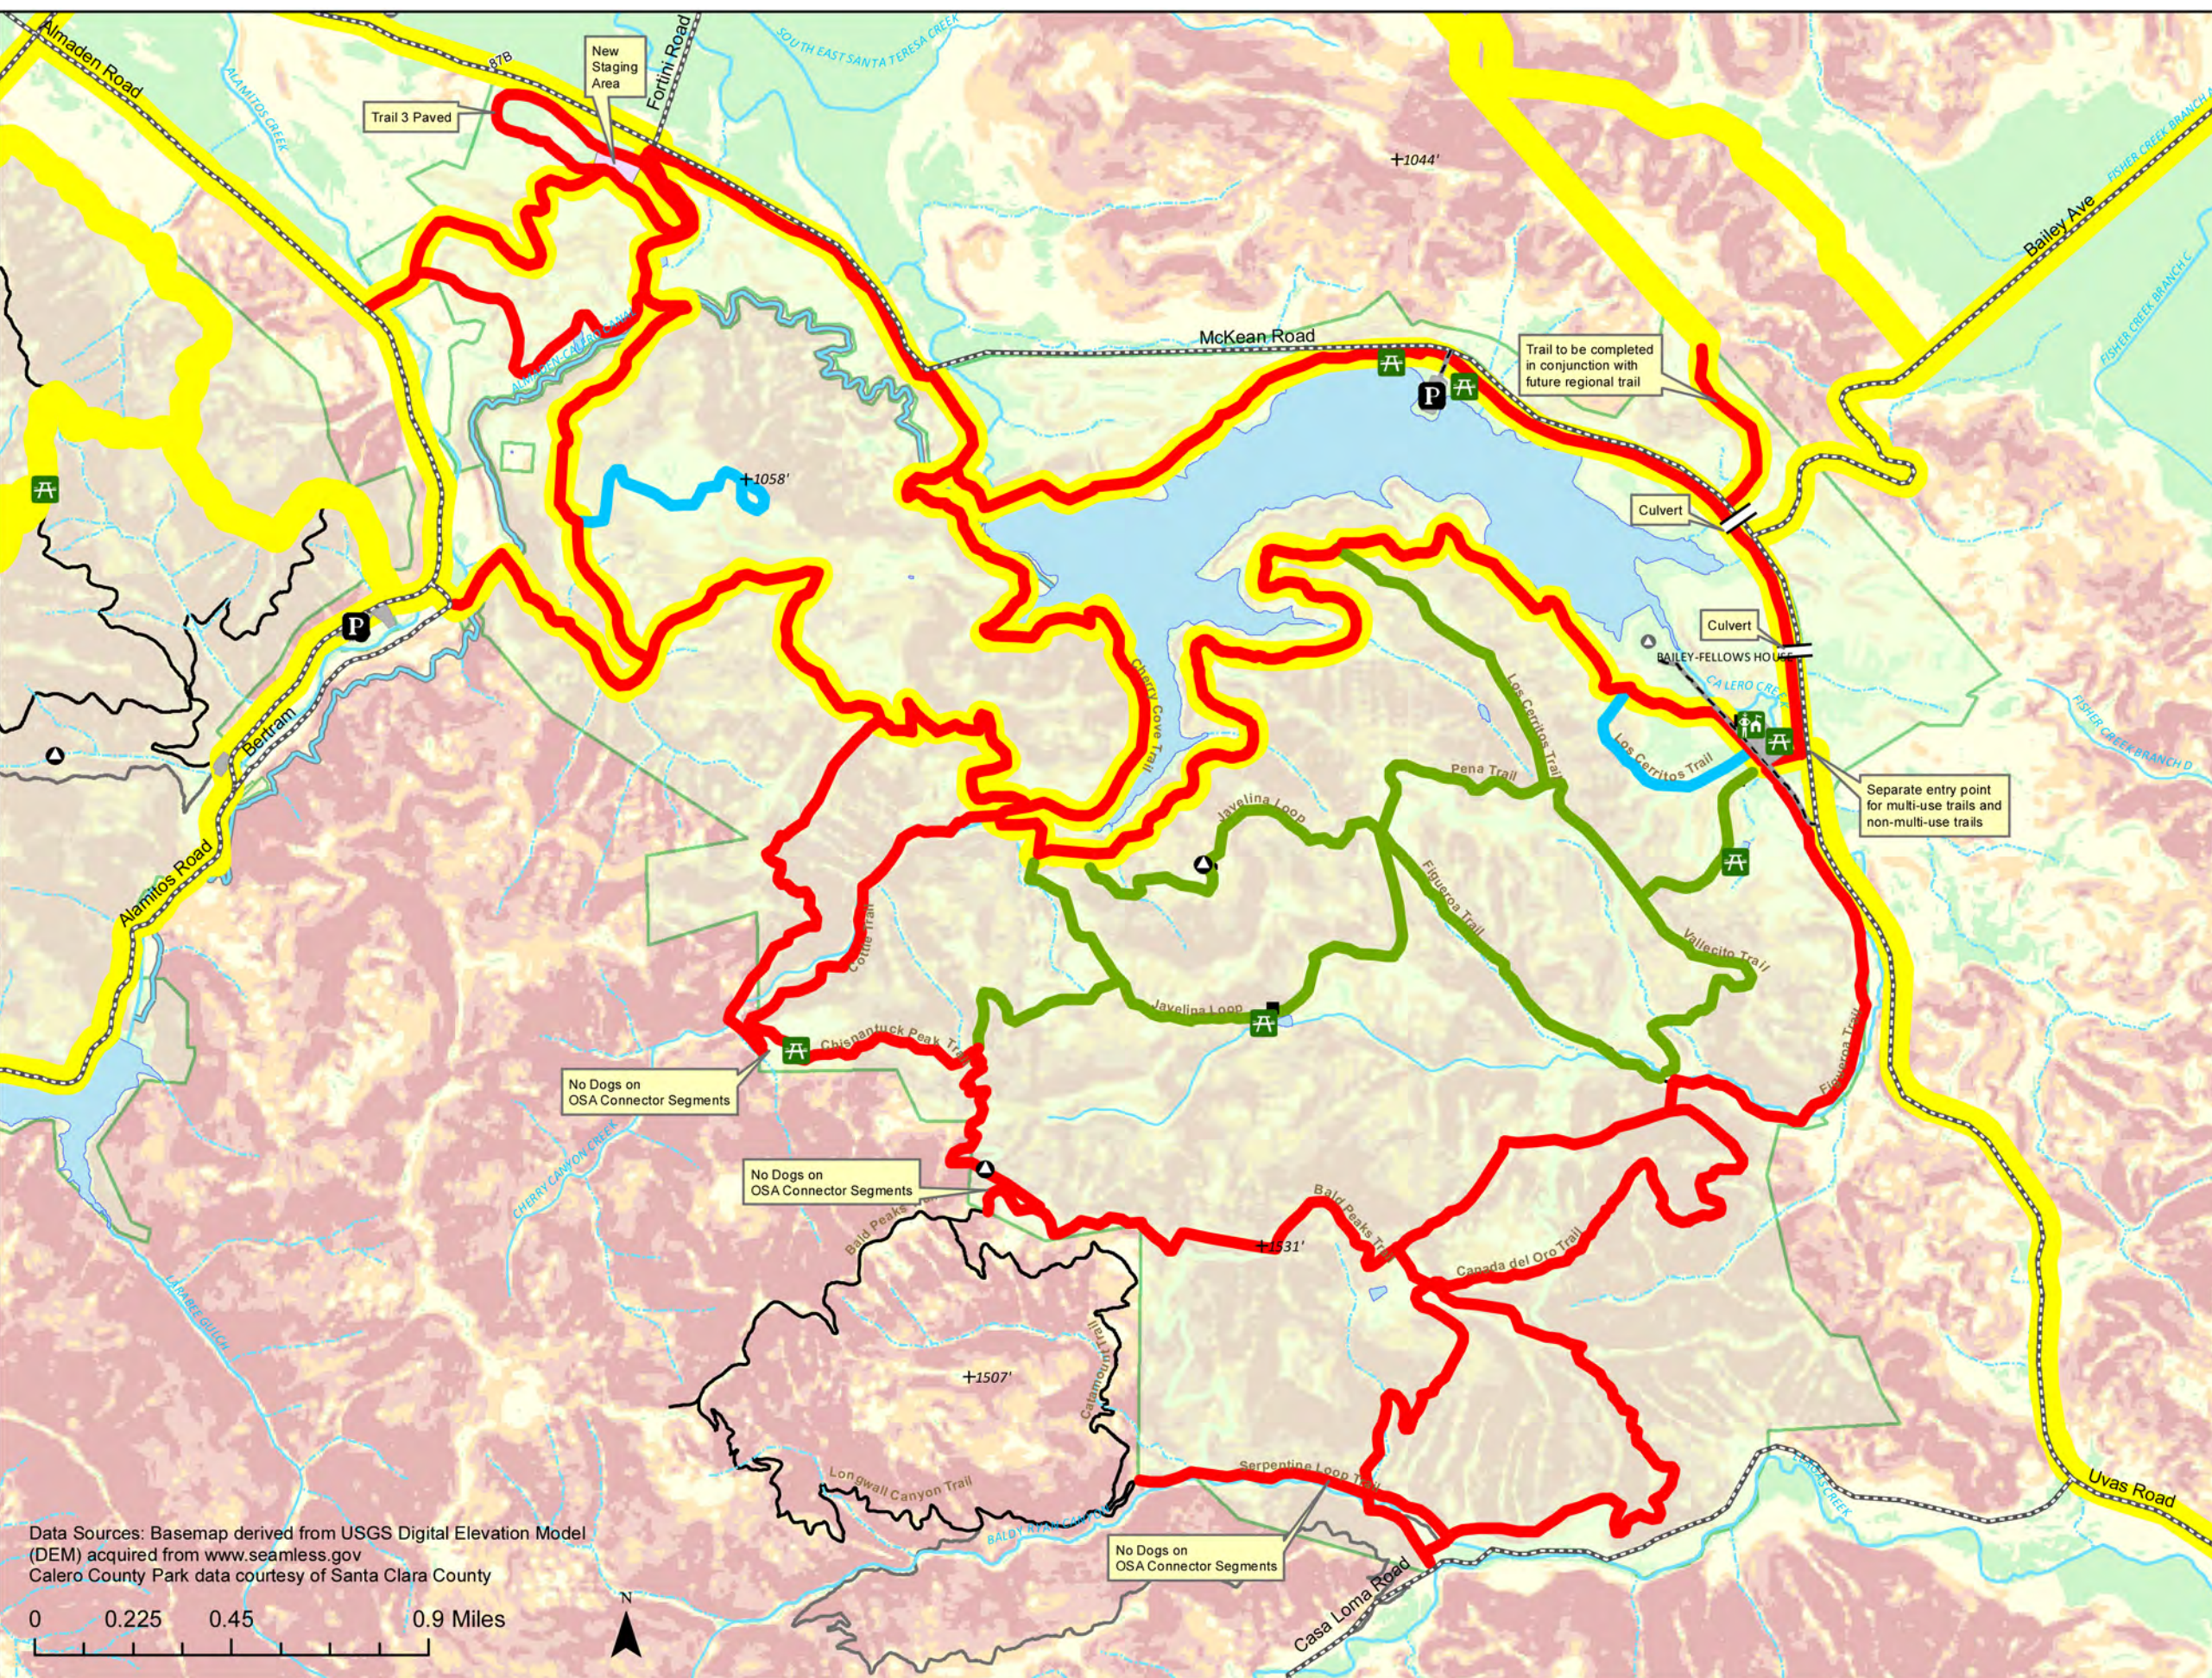

Calero County Park
Trails Master Plan
**Draft Preferred
Alternative**
Nov. 2, 2011

- Regional Connections
- Hiking & Dogs on Leash
- Hiking & Equestrian
- Hiking, Equestrian,
Dogs on Leash, Bikes

Data Sources: Basemap derived from USGS Digital Elevation Model (DEM) acquired from www.seamless.gov
Calero County Park data courtesy of Santa Clara County